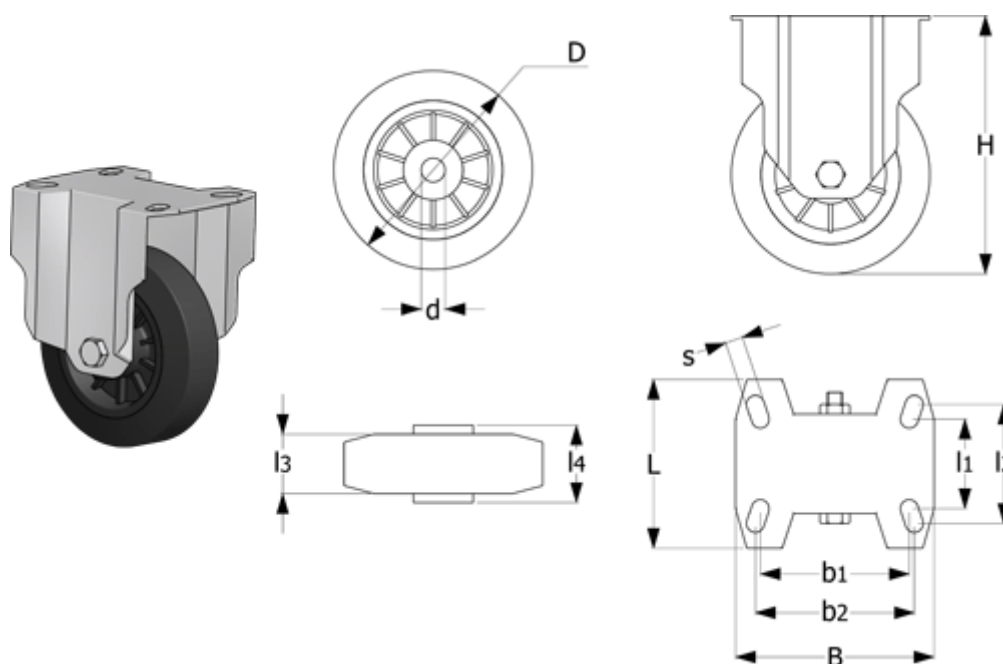

Data Sheet

Article number: 2314449661

Description: E+G rubber wheel 449661
RE.E2-125-PBL Fixed plate

Measures

B	= 100	H	= 156	Type = RE.E2-125-PBL
b1	= 75	L	= 85	
b2	= 80	l1	= 45	
Code	= 449661	l2	= 60	
D	= 125	l3	= 37,5	
d	= 15	l4	= 44	
Dynamic load (N)	= 1100	Rolling resistance (N)	= 850	
g	= 710	s	= 9	